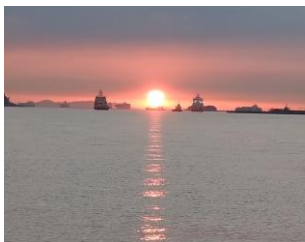

## SUNSET & NIGHT CRUISE

The beautiful sunset and fantastic illuminated townscape and factory area from the sea.

<SPECIAL OFFER>

**\$580. (2 hours) up to 10 pax.**

**\$780. (3 hours) up to 10 pax**

**\*Weekday only, Mon to Thu**