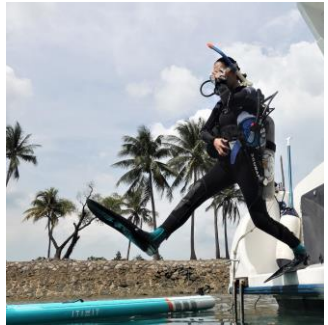

DIVING DAY TRIP

Dive at Pulau Hantu and Pulau Jong in Singapore sea.

You can enjoy many marine life and coral.

Certificated diver only.

Minimum from 2 pax.

$210. Include 2 tanks, weight & belt, underwater guide
Except equipment rental fee, price are below.

*BCD $20.

*REGULATOR $20.

*WET SUITE $10.

*SNORKEL SET $10.

*DIVE COMPUTER $20.

Schedule

am09:00 Departure from RSYC

2 dives at Pulau Hantu

pm14:00 Return to RSYC

PADI DIVING COURSE

for Japanese

Please contact us for details.